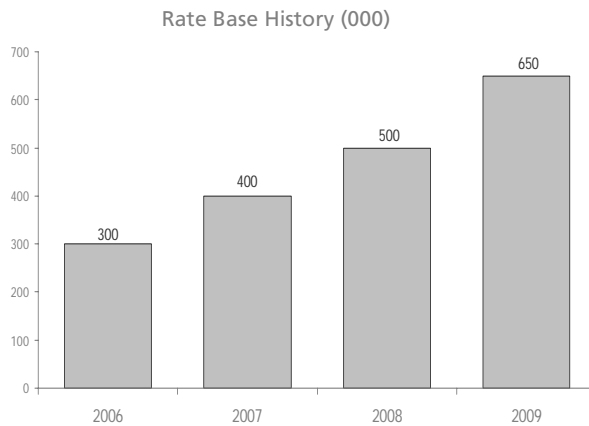

Distribution

Wondertime Circulation Plans for 2009

Frequency: 10 times

Circulation Guaranteed Rate Base: 650,000

Comprised of:

- Subscriptions, newsstand sales, waiting room distribution
- Walt Disney Company partnerships and other initiatives